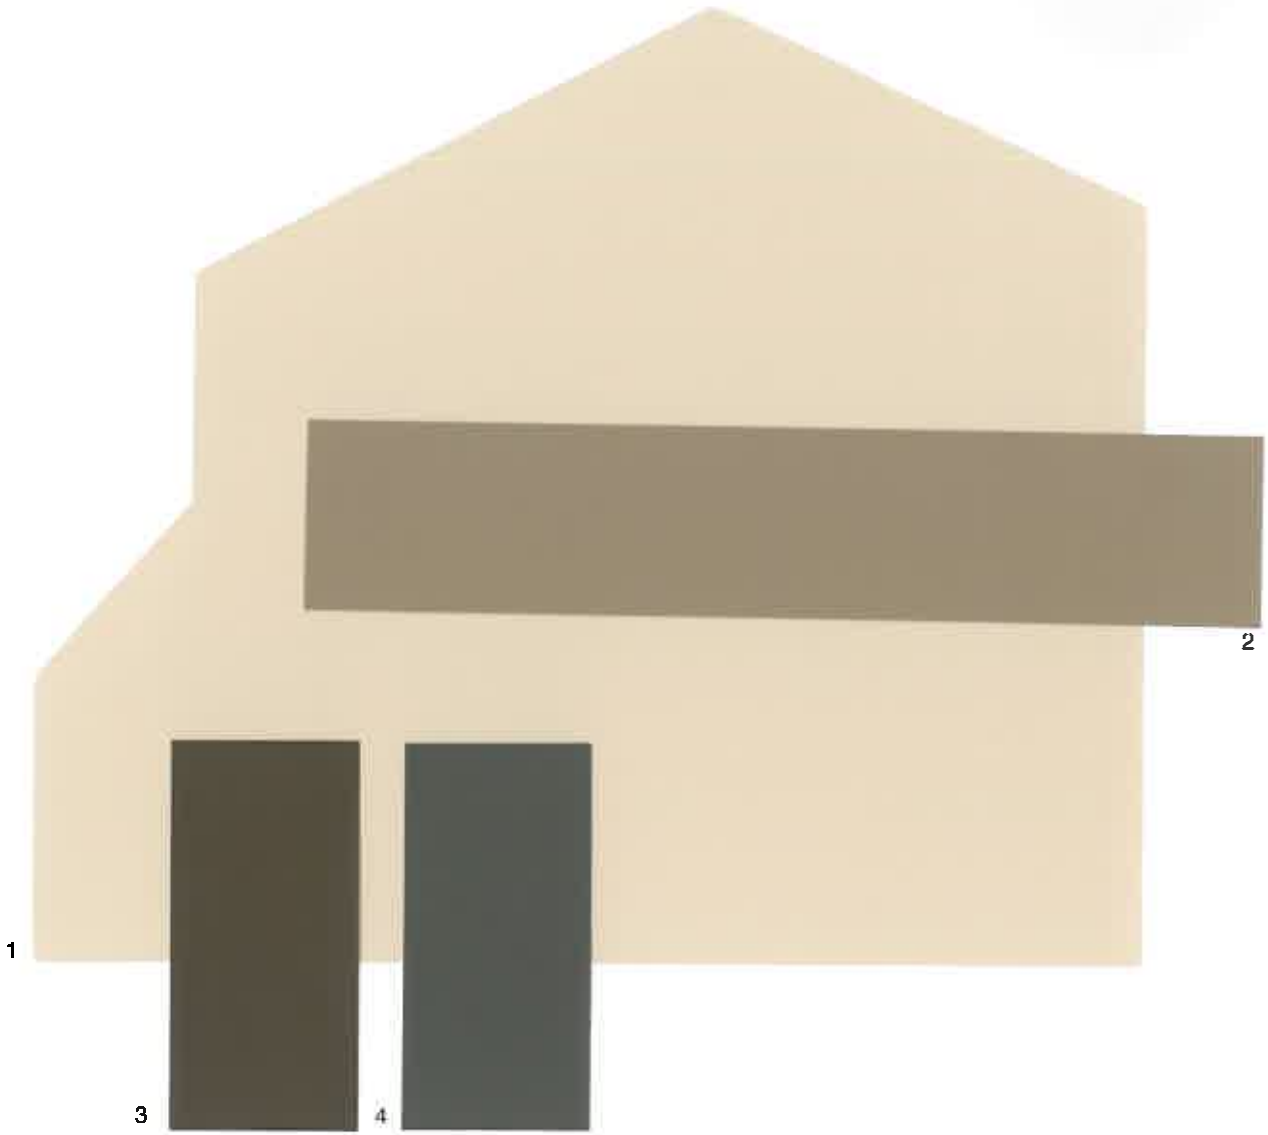

D

**SHERWIN
WILLIAMS.**

17-03-1870W

Color samples shown approximate
actual paint colors as closely as possible.

- 1 Body
- 2 Trim
- 3 Door
- 4 Door

Osprey Isles

| | |
|-----------------------|---------|
| Downing Sand | SW 2822 |
| Weathered Shingle | SW 2841 |
| Van Dyke Brown | SW 7041 |
| Roycroft Bronze Green | SW 2846 |