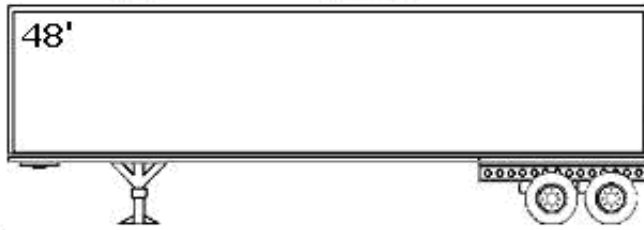

Not permitted